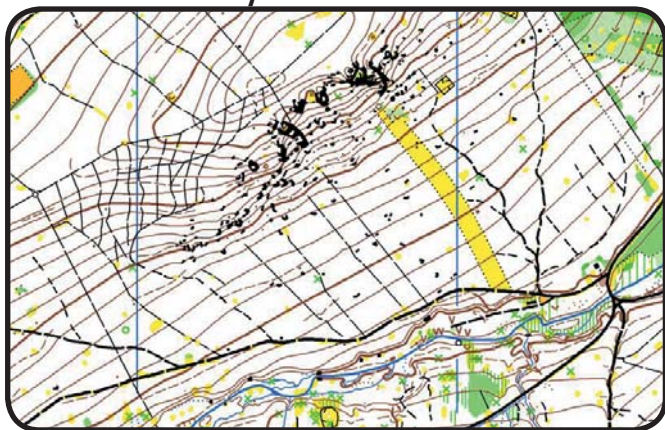

Middle 5 - Ruský hřbitov