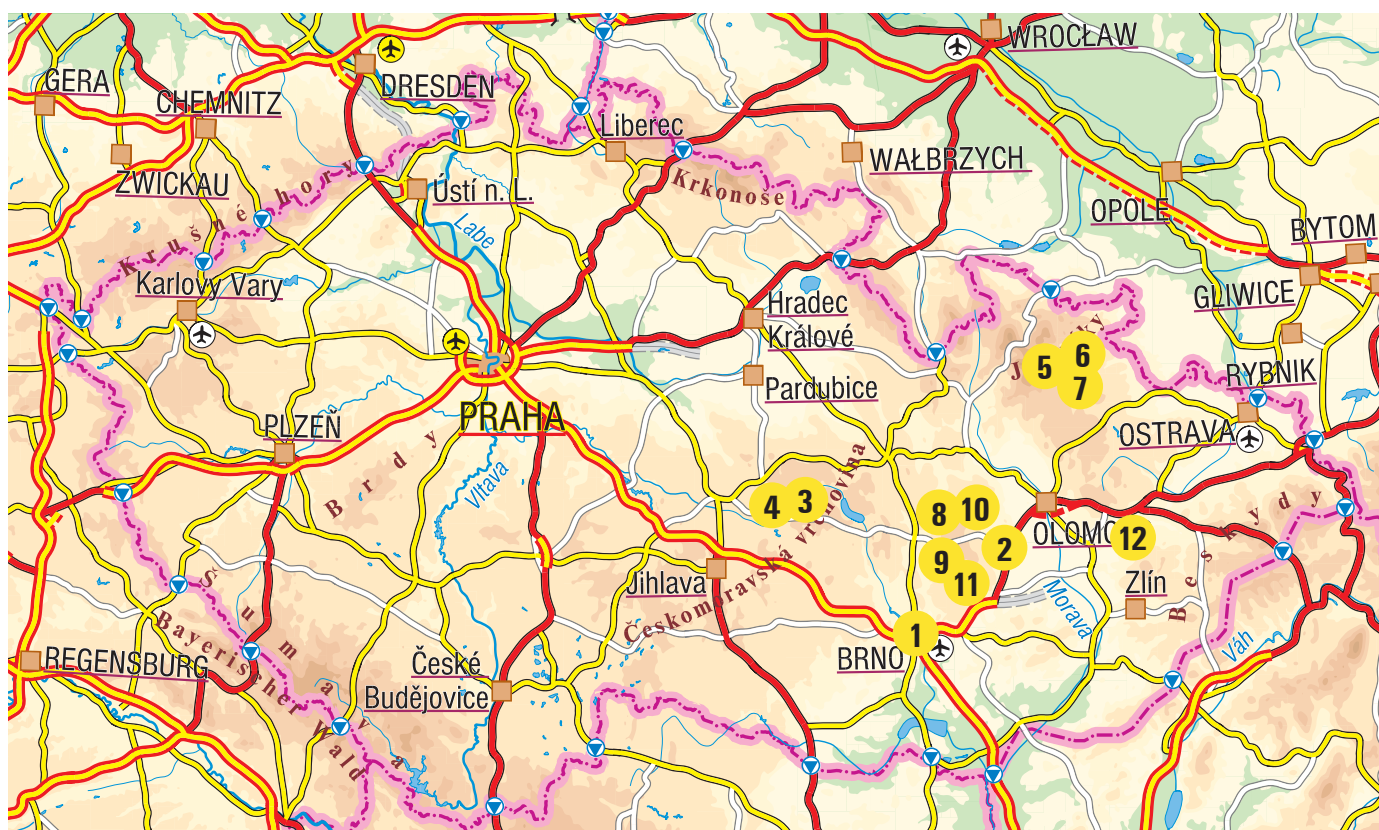

Training areas for WOC 2008

WOC 2008
OLOMOUC / 10 – 20 JULY
CZECH REPUBLIC

OVERVIEW TRAINING MAPS for the World Orienteering Championships 2008

SPRINT	1	PROSTĚJOV (OLOMOUCKÉ PŘEDMĚSTÍ)
SPRINT	2	BRNO
MIDDLE	3	POHLEDECKÁ SKÁLA
MIDDLE	4	ŘASNÍK
MIDDLE	5	RUSKÝ HŘBITOV
MIDDLE	6	ARNULF (AFTER 13.10. 2007)
MIDDLE	7	SVATÁ MARTA (AFTER 13.10. 2007)
MIDDLE	8	LEDKOVA HUŤ
LONG + RELAY	9	ŠKATULEC
LONG + RELAY	10	V JEŘÁBECH
LONG + RELAY	11	HELIŠOVA SKÁLA
LONG + RELAY	12	HELFŠTÝN

Note:

- Areas 8, 9 can be used for organization of team trials prior to the World Championships.

- Maps listed here are the official WOC 2008 training maps. It is also possible to order other relevant maps in the surrounding areas.

This shall be done after direct contact to owner clubs.

For more information visit the the map server of the Czech Orienteering Federation at:
<http://csob.tmapserver.cz>

OVERVIEW MAP - SCALE = 1 : 5,000,000